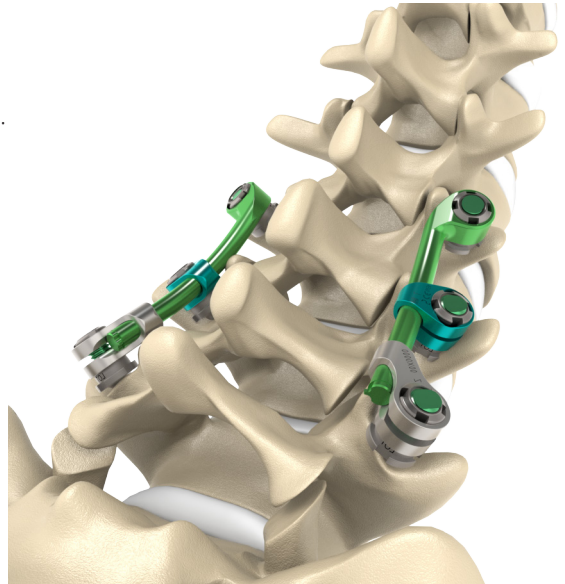

PUT A RING ON IT

INTRODUCING THE **RING RODS**:
SAVE TIME, OPTIMIZE SAGITTAL ALIGNMENT

Flip this page
to discover more...

MEDICREA[®]
(I M) P R O V E

EFFICIENT PROCEDURE IN ONLY **TWO STEPS**:

DROP IT

Flexible posts promoting connection at a distance; whatever the patient size.

LOCK IT

Fixed rod orientation; always aligned in the sagittal plane.

MEDICREA USA

50 Greene Street, 5th Floor
New York, NY 10013

Tel: +1 (646) 490 2360 • customerserviceusa@medicrea.com

medicrea.com | **leading** personalized spine